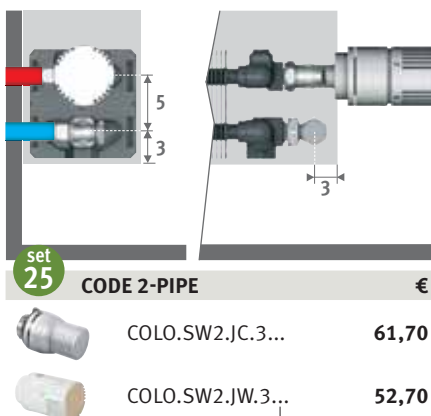

## CONNECTION

Standard connection:

Bottom end left or right, to the wall or to the floor. Connection to the wall via the bottom of the casing, or totally concealed within the casing, depending on the valve or connection set chosen.

Optional high level valve:

add to the code of the radiator /30 (left) or /60 (right)

Ex. STRW.035 050 06.xxx/60

High level valve details: see "Connection sets & Valves".

Optional remote controlled valve:

add to the code of the radiator /00.

Ex. STRW.035 050 06.xxx/00

For valve set prices see chapter "Connection sets & valves"

## CONNECTION SETS

To the wall, totally concealed within the casing

TRV head and sleeve couplings included.

fill in sleeve coupling code	
Precision metal tube 14/1	114
Precision metal tube 15/1	115
Precision metal tube 16/1	116
RPE/ALU tube 16/2	316