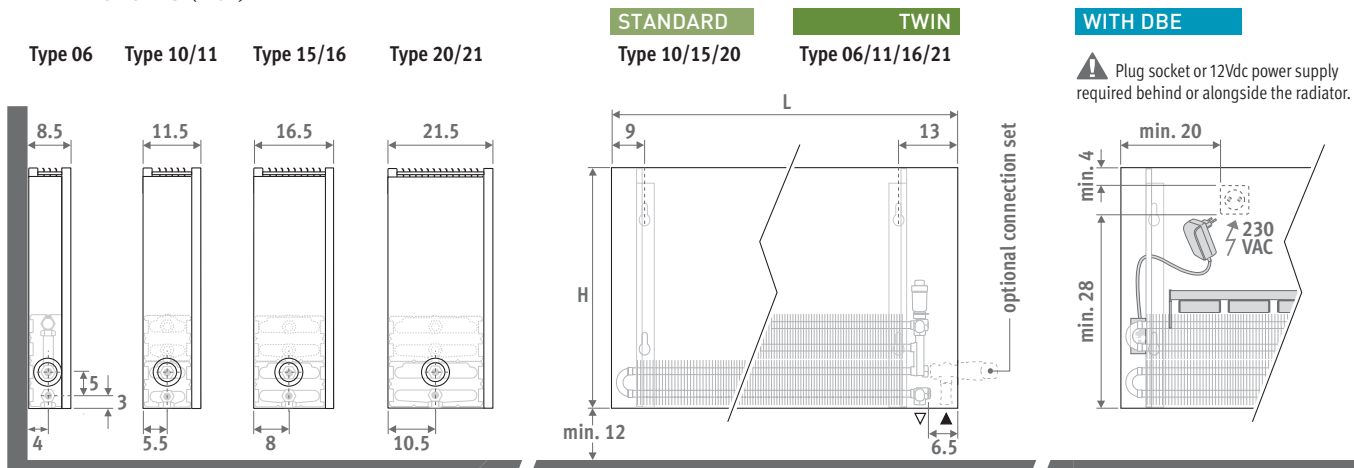

STRADA

DIMENSIONS (in cm)

⚠ Plug socket or 12Vdc power supply required behind or alongside the radiator.

DELIVERY

Easy to install by one person. Delivered in a cardboard box, which can also be used as protection on site after installation.

Standard delivery:

- Low-H₂O heat exchanger with wall brackets, fixing kit, automatic air vent 1/8" and drain plug 1/2"
- partially pre-mounted casing for connection left or right at low level
- cover plate in stainless steel effect for the side panel at the opposite end from the valve

Delivery with DBE:

- number of DBE unit(s) varies according to the length
- operation, control and power supply 12VDC
- mounting instructions
- packed with the radiator

COLOURS

Environmentally friendly, scratch-resistant, high UV resistant powder coating.

Standard colours:

- traffic white RAL 9016 (133), soft touch lightly structured satin lacquer
- sandblast grey (001), fine texture metallic lacquer

Other colours: see colour chart.

CONNECTION

Standard connection:

Bottom end left or right, to the wall or to the floor. Connection to the wall via the bottom of the casing, or totally concealed within the casing, depending on the valve or connection set chosen.

Optional high level valve:

add to the code of the radiator /30 (left) or /60 (right)

Ex. STRW.035 050 06.xxx/60

High level valve details: see "Connection sets & Valves".

Optional remote controlled valve:

add to the code of the radiator /00.

Ex. STRW.035 050 06.xxx/00

For valve set prices see chapter "Connection sets & valves"

CONNECTION SETS

To the wall, totally concealed within the casing

TRV head and sleeve couplings included.